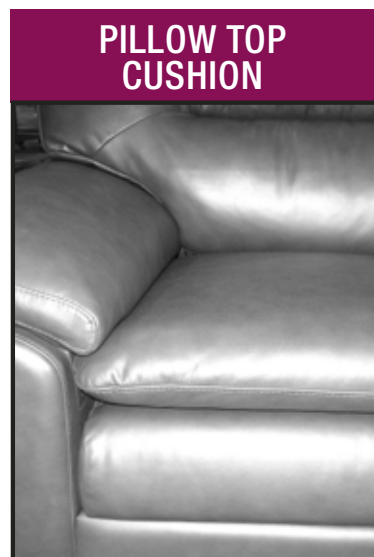

**1 Arm Styles ( Arm Sizes are + or - 2" )**

#3001 - 8" Arm

#3002 - 7" Arm

#3004 - 9" Arm

#3005 - 9" Arm

#3006 - 9" Arm

#3007 - 8" Arm

#3008 - 8" Arm

#3009 - 6" Arm

**2 Cushion Styles**

**3 Back Styles**

**Tomorrow's Bio-Foam Today!**

- High performance cushioning
- Made with renewable soy-bean oil
- Newly developed technology
- Low odour emission
- The most advanced comfort & durability