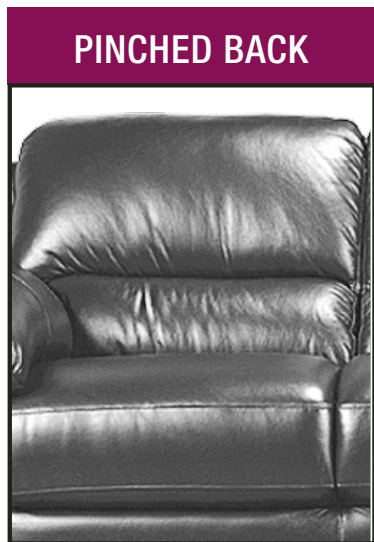

**1 Arm Styles ( Arm Sizes are + or - 2" )**

#3001 - 8" Arm

#3002 - 7" Arm

#3004 - 9" Arm

#3005 - 9" Arm

#3006 - 9" Arm

#3007 - 8" Arm

#3008 - 8" Arm

#3009 - 6" Arm

**2 Cushion Styles**

**3 Back Styles**

**Tomorrow's Bio-Foam Today!**

- High performance cushioning
- Made with renewable soy-bean oil
- Newly developed technology
- Low odour emission
- The most advanced comfort & durability