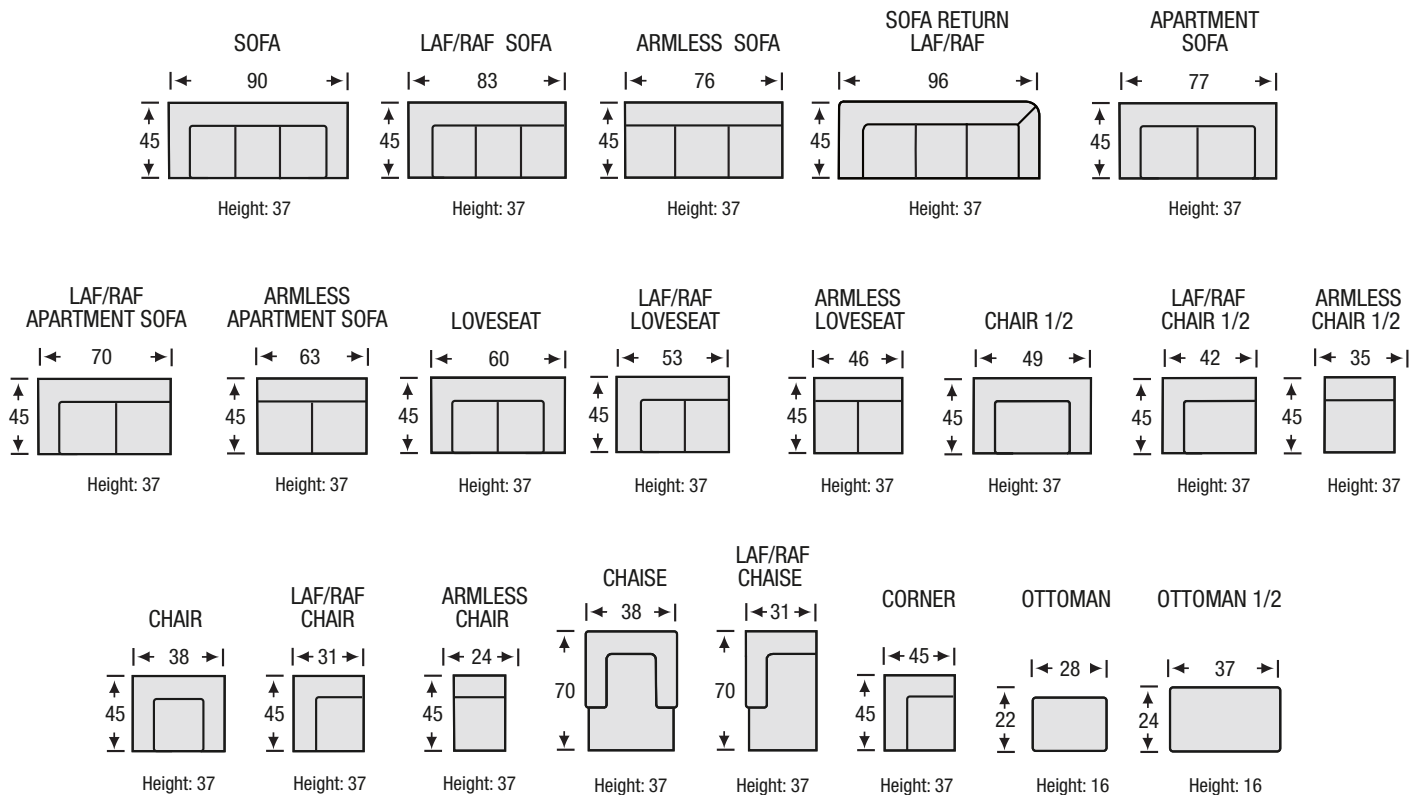

D-200 Configurations

All measurements are approximate, sizes may vary

The Campio Group Fine Leather Furniture
 5770 Highway #7, Unit 1
 Woodbridge, On L4L 1T8
 Tel: 905.850.6636 • Fax: 905.850.6640

campio-group.com/mysofa