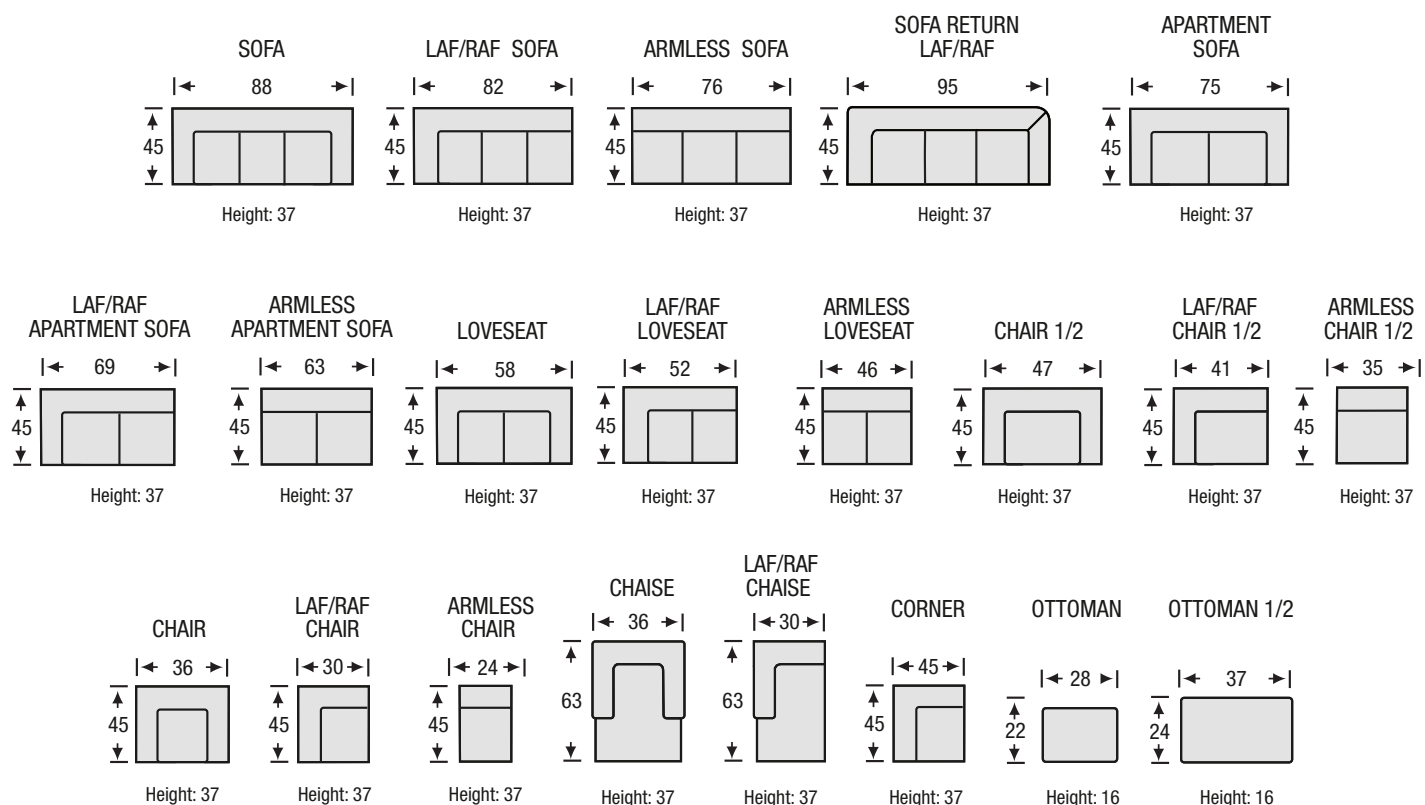

D-300 Configurations

All measurements are approximate, sizes may vary

The Campio Group Fine Leather Furniture
 5770 Highway #7, Unit 1
 Woodbridge, On L4L 1T8
 Tel: 905.850.6636 • Fax: 905.850.6640

campio-group.com/mysofa