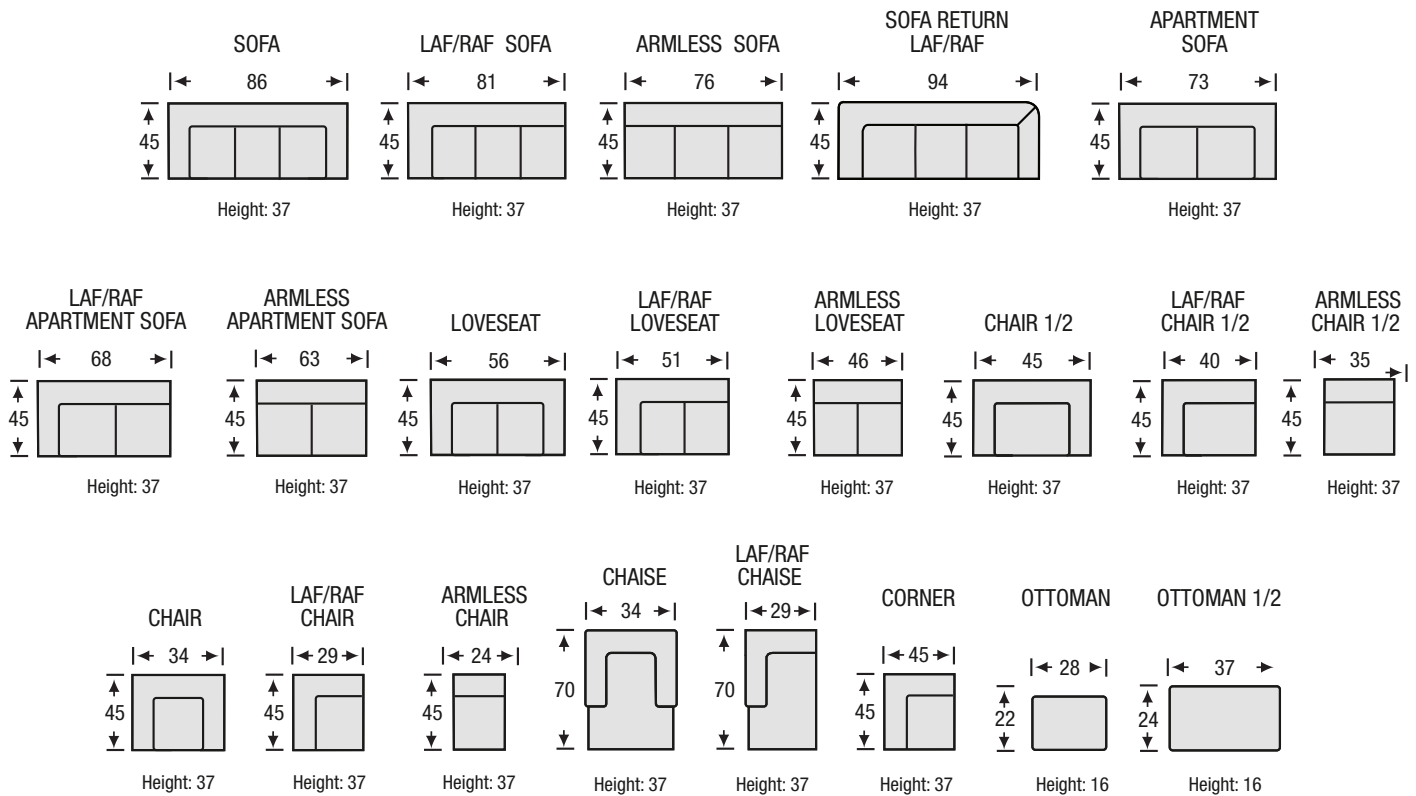

D-400 Configurations

All measurements are approximate, sizes may vary

The Campio Group Fine Leather Furniture
 5770 Highway #7, Unit 1
 Woodbridge, On L4L 1T8
 Tel: 905.850.6636 • Fax: 905.850.6640

campio-group.com/mysofa