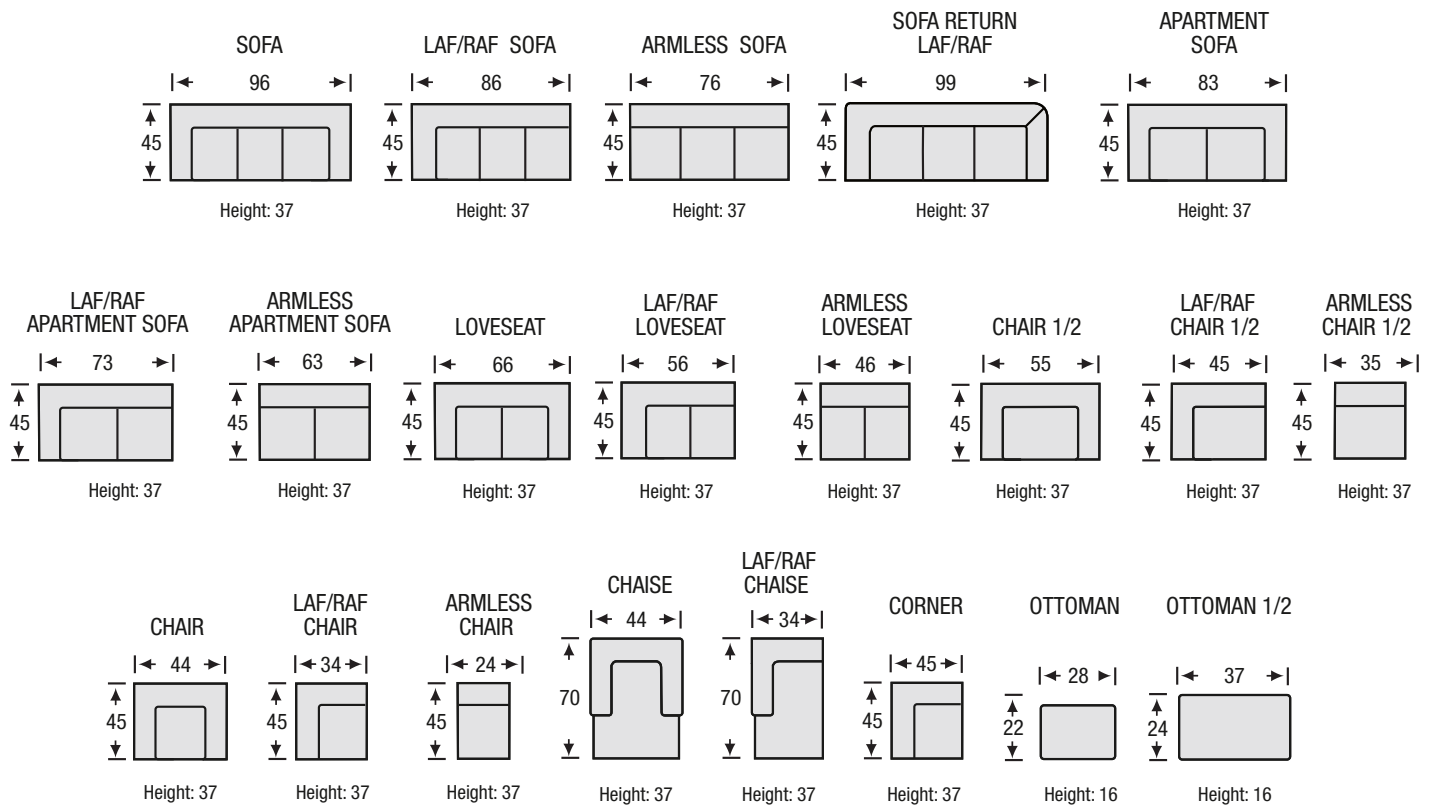

D-600 Configurations

All measurements are approximate, sizes may vary

The Campio Group Fine Leather Furniture
 5770 Highway #7, Unit 1
 Woodbridge, On L4L 1T8
 Tel: 905.850.6636 • Fax: 905.850.6640

campio-group.com/mysofa