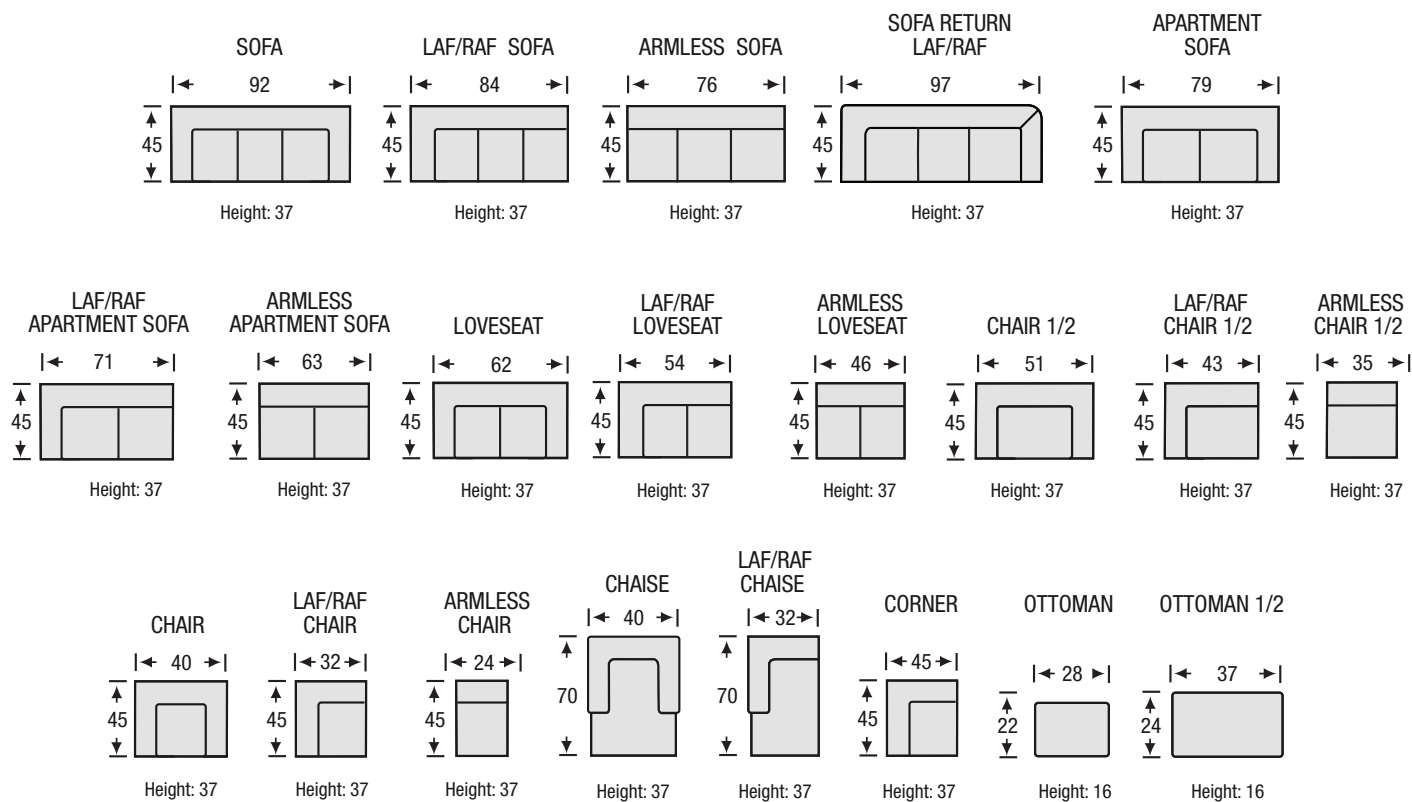

D-700 Configurations

All measurements are approximate, sizes may vary

The Campio Group Fine Leather Furniture
 5770 Highway #7, Unit 1
 Woodbridge, On L4L 1T8
 Tel: 905.850.6636 • Fax: 905.850.6640

campio-group.com/mysofa