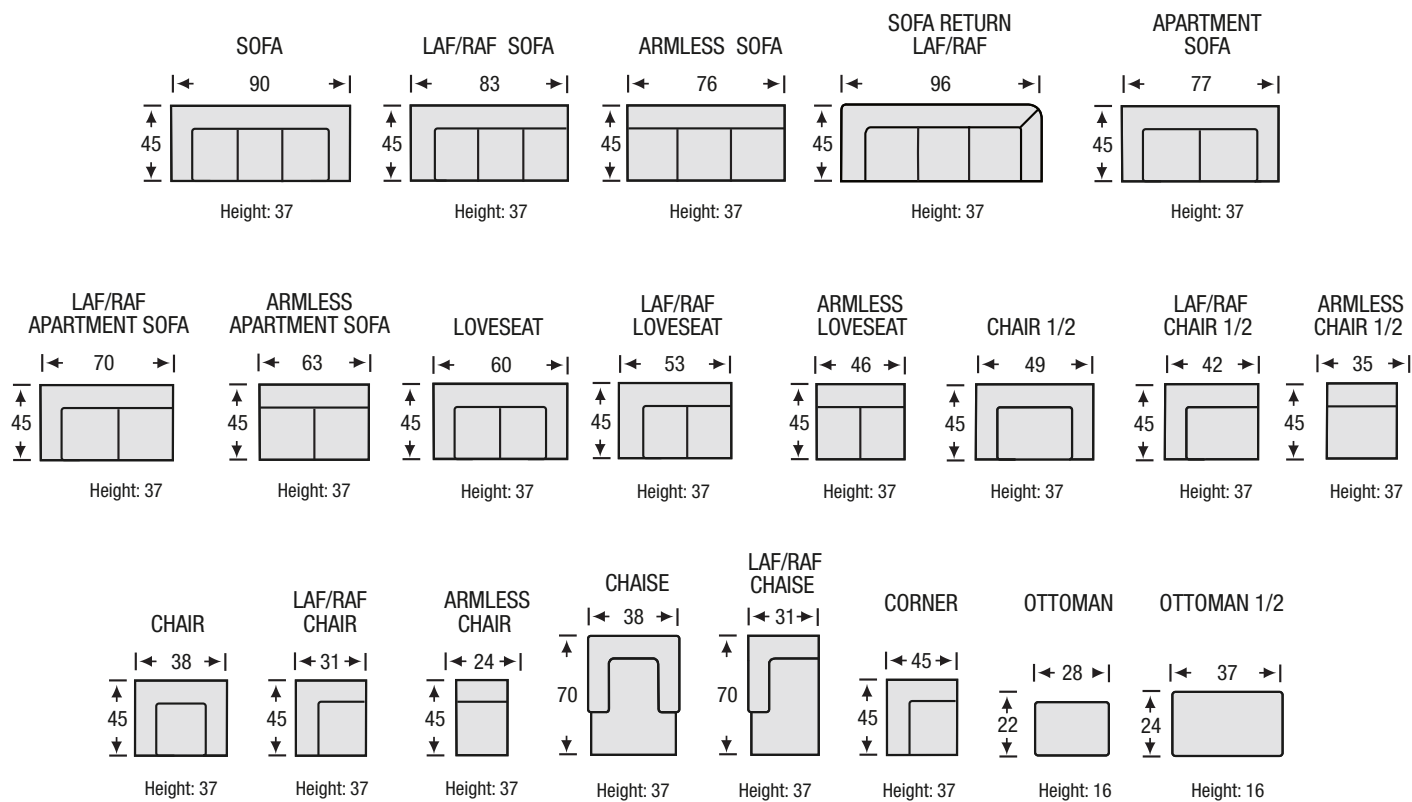

## D-800 Configurations

All measurements are approximate, sizes may vary

The Campio Group Fine Leather Furniture  
 5770 Highway #7, Unit 1  
 Woodbridge, On L4L 1T8  
 Tel: 905.850.6636 • Fax: 905.850.6640