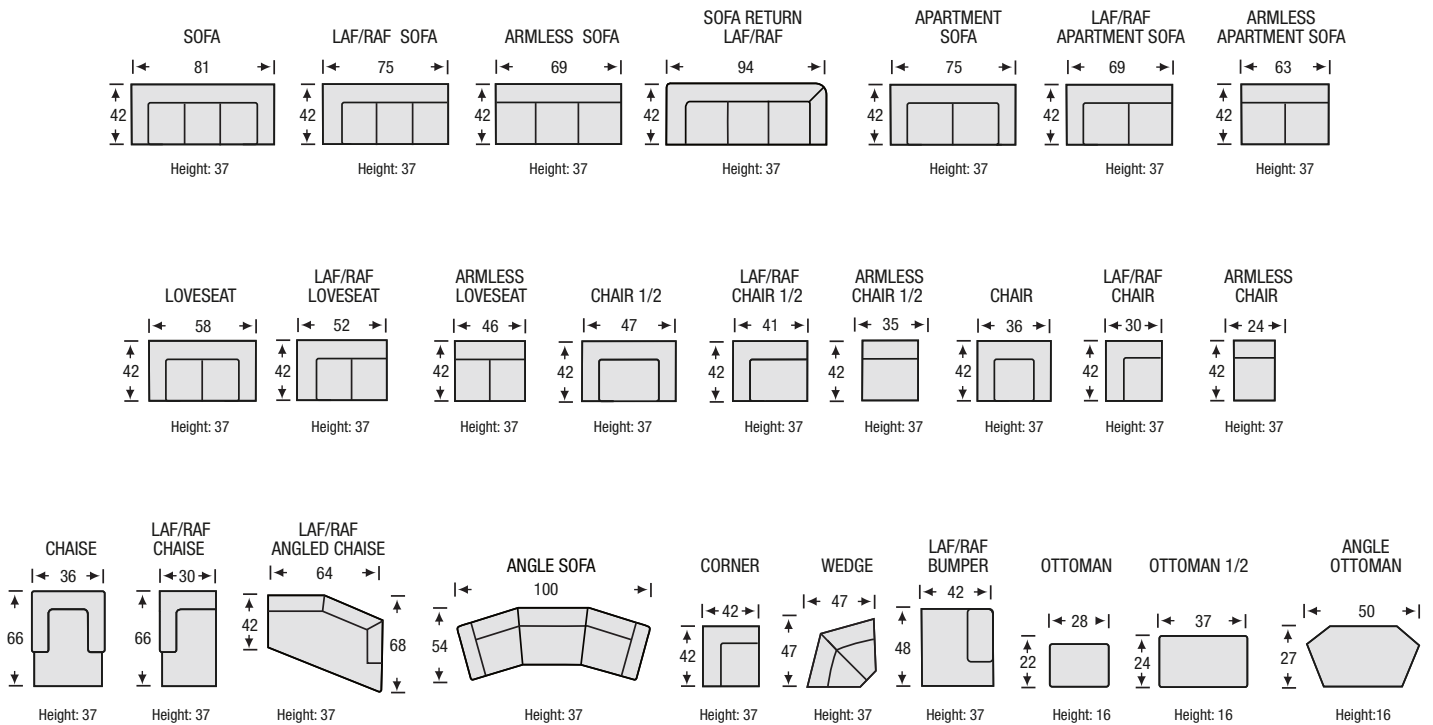

M-100 Configurations

All measurements are approximate, sizes may vary

The Campio Group Fine Leather Furniture
 5770 Highway #7, Unit 1
 Woodbridge, On L4L 1T8
 Tel: 905.850.6636 • Fax: 905.850.6640

campio-group.com/mysofa