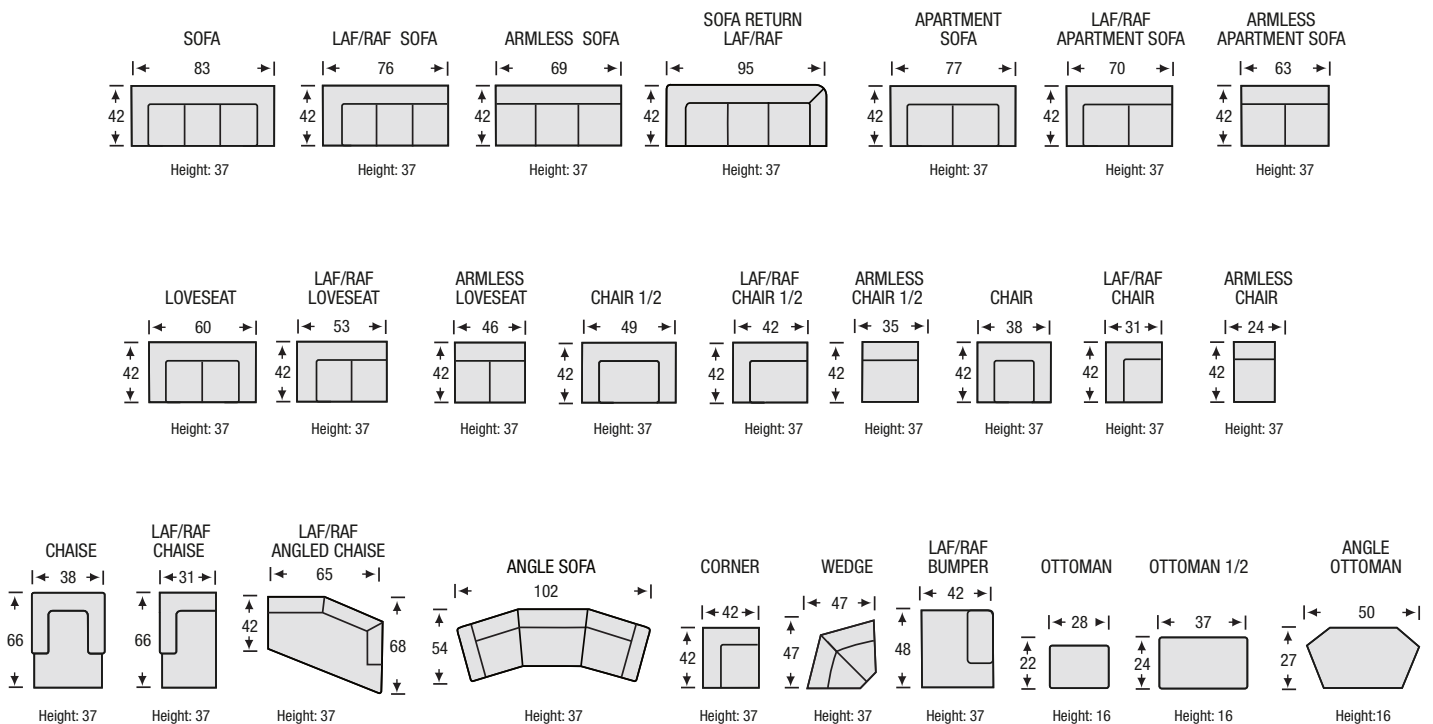

M-200 Configurations

All measurements are approximate, sizes may vary

The Campio Group Fine Leather Furniture
 5770 Highway #7, Unit 1
 Woodbridge, On L4L 1T8
 Tel: 905.850.6636 • Fax: 905.850.6640

campio-group.com/mysofa