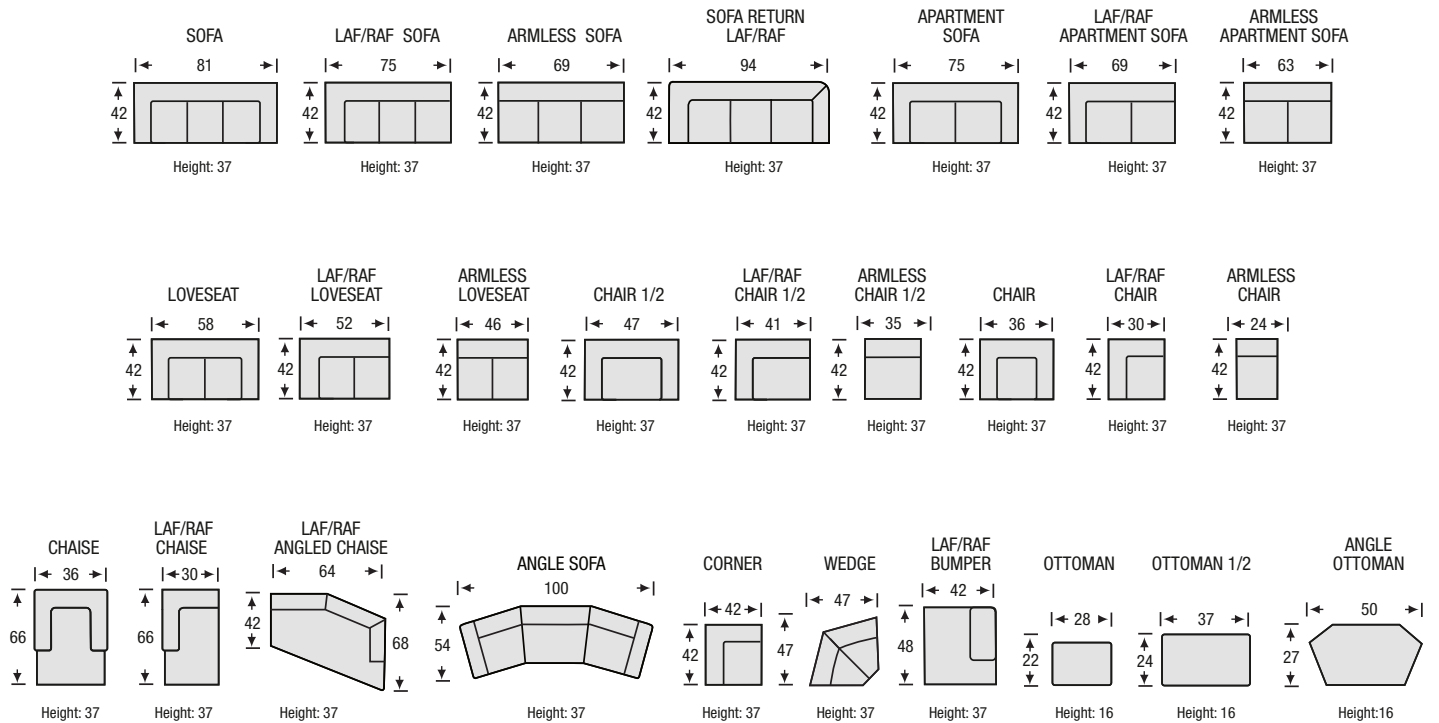

M-300 Configurations

All measurements are approximate, sizes may vary

The Campio Group Fine Leather Furniture
 5770 Highway #7, Unit 1
 Woodbridge, On L4L 1T8
 Tel: 905.850.6636 • Fax: 905.850.6640

campio-group.com/mysofa