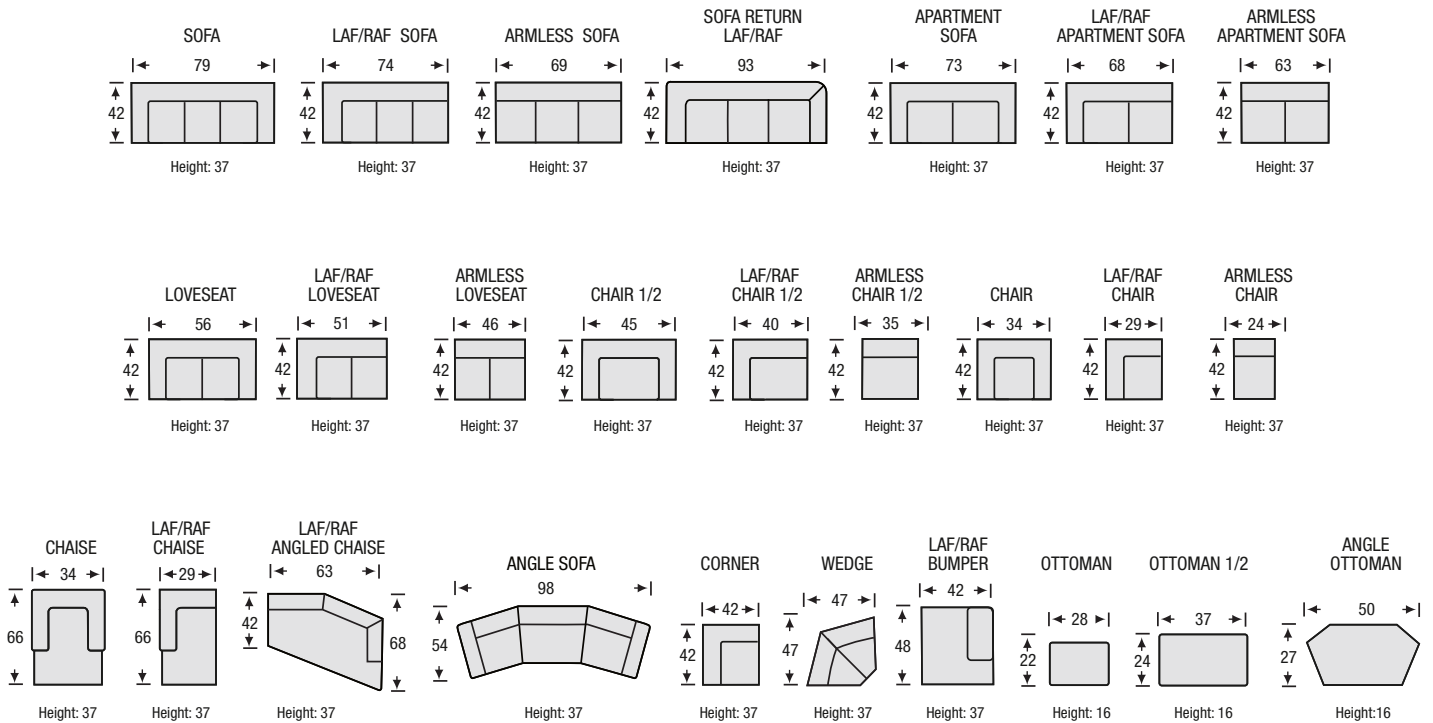

M-400 Configurations

All measurements are approximate, sizes may vary

The Campio Group Fine Leather Furniture
 5770 Highway #7, Unit 1
 Woodbridge, On L4L 1T8
 Tel: 905.850.6636 • Fax: 905.850.6640

campio-group.com/mysofa