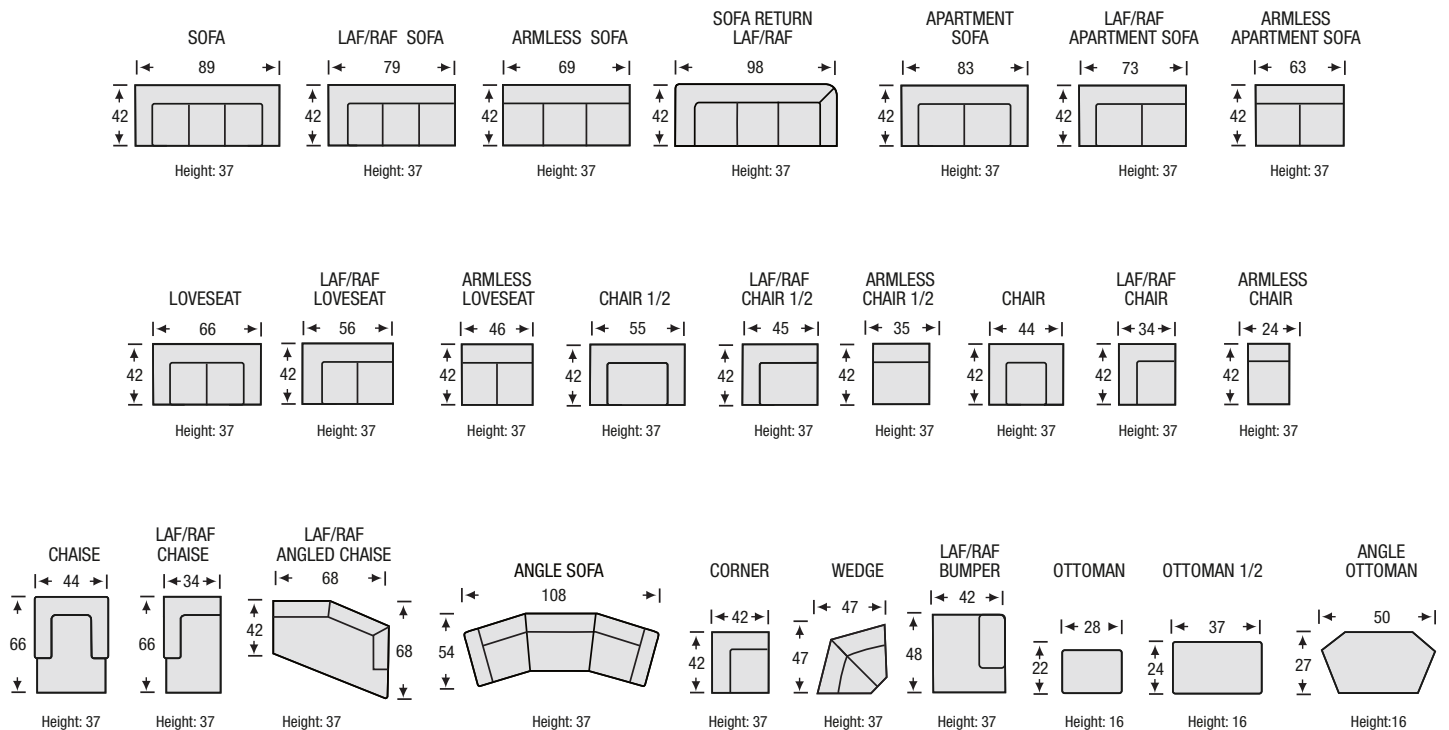

#mySofa

M-600

M-600 Configurations

All measurements are approximate, sizes may vary

The Campio Group Fine Leather Furniture
 5770 Highway #7, Unit 1
 Woodbridge, On L4L 1T8
 Tel: 905.850.6636 • Fax: 905.850.6640