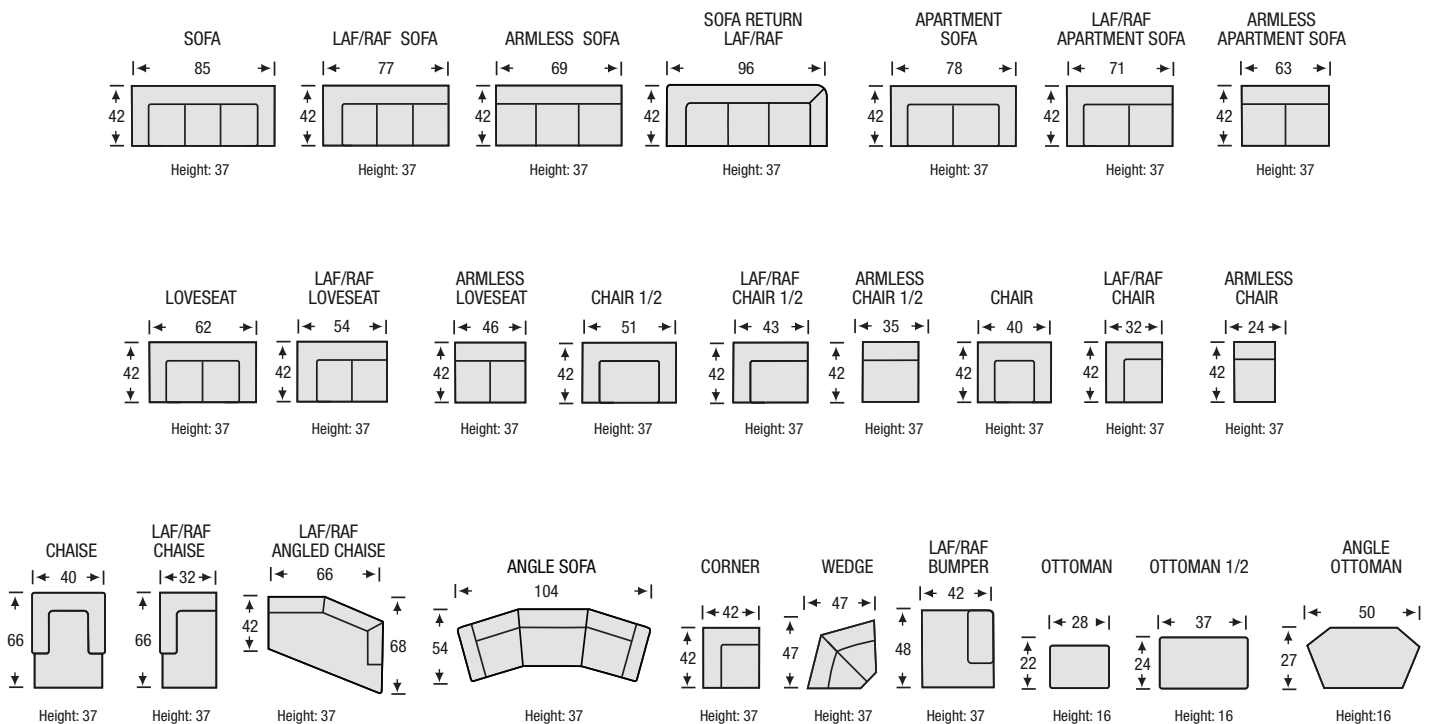

#mySofa

M-700

M-700 Configurations

All measurements are approximate, sizes may vary

The Campio Group Fine Leather Furniture
 5770 Highway #7, Unit 1
 Woodbridge, On L4L 1T8
 Tel: 905.850.6636 • Fax: 905.850.6640