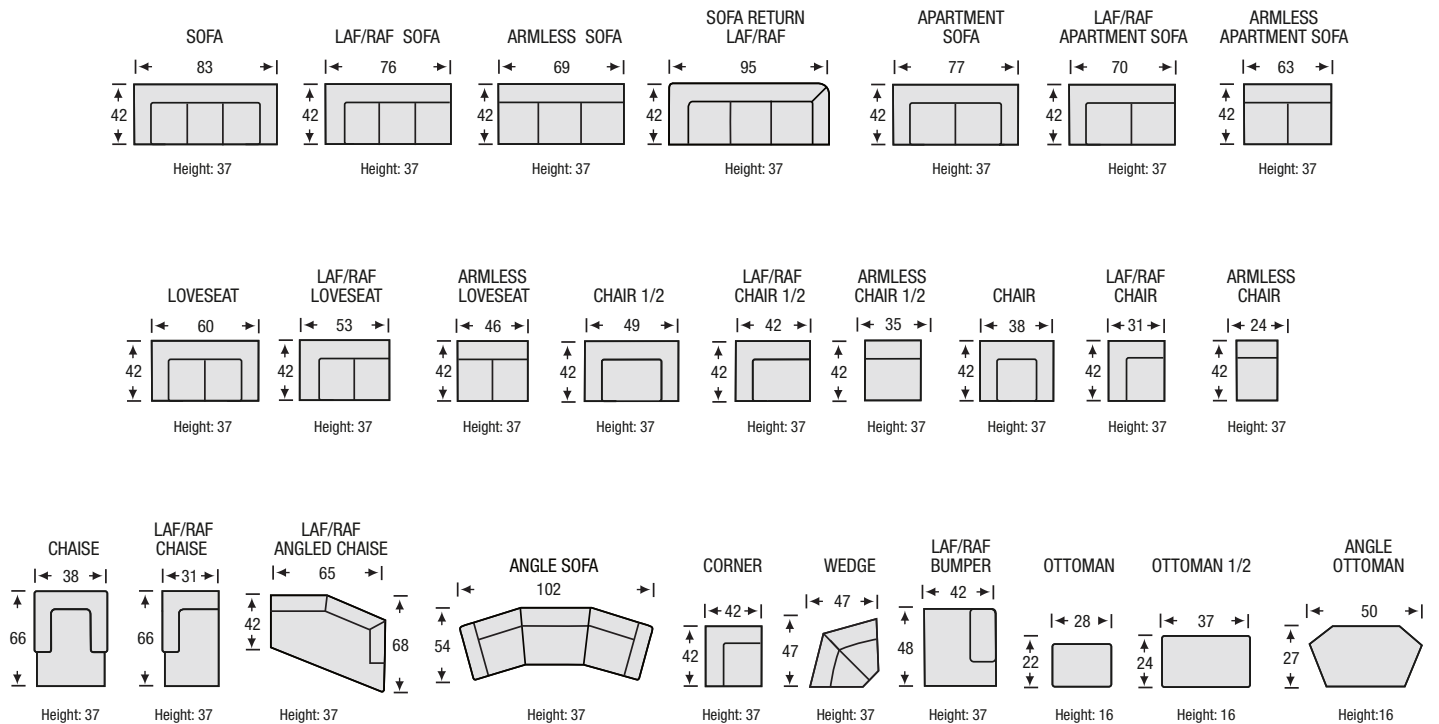

M-800 Configurations

All measurements are approximate, sizes may vary

The Campio Group Fine Leather Furniture
 5770 Highway #7, Unit 1
 Woodbridge, On L4L 1T8
 Tel: 905.850.6636 • Fax: 905.850.6640

campio-group.com/mysofa