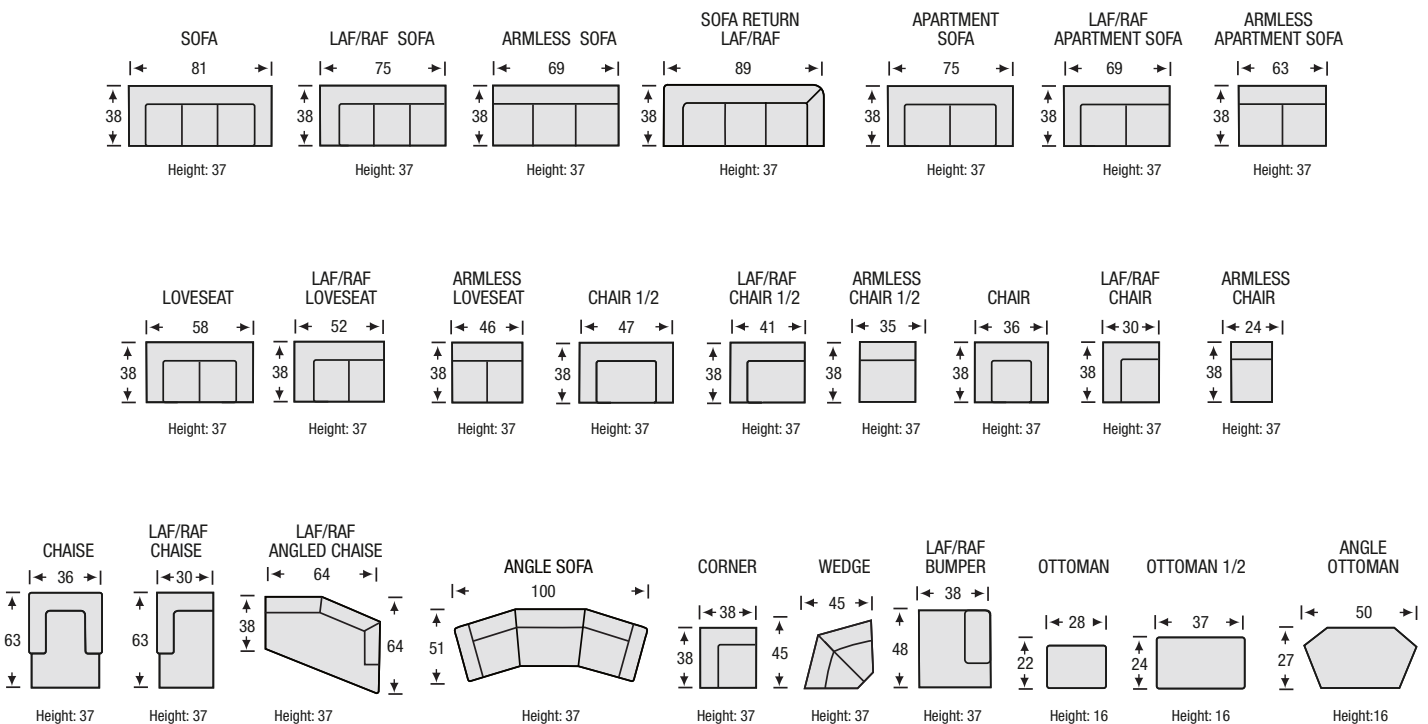

S-100 Configurations

All measurements are approximate, sizes may vary

The Campio Group Fine Leather Furniture
 5770 Highway #7, Unit 1
 Woodbridge, On L4L 1T8
 Tel: 905.850.6636 • Fax: 905.850.6640

campio-group.com/mysofa