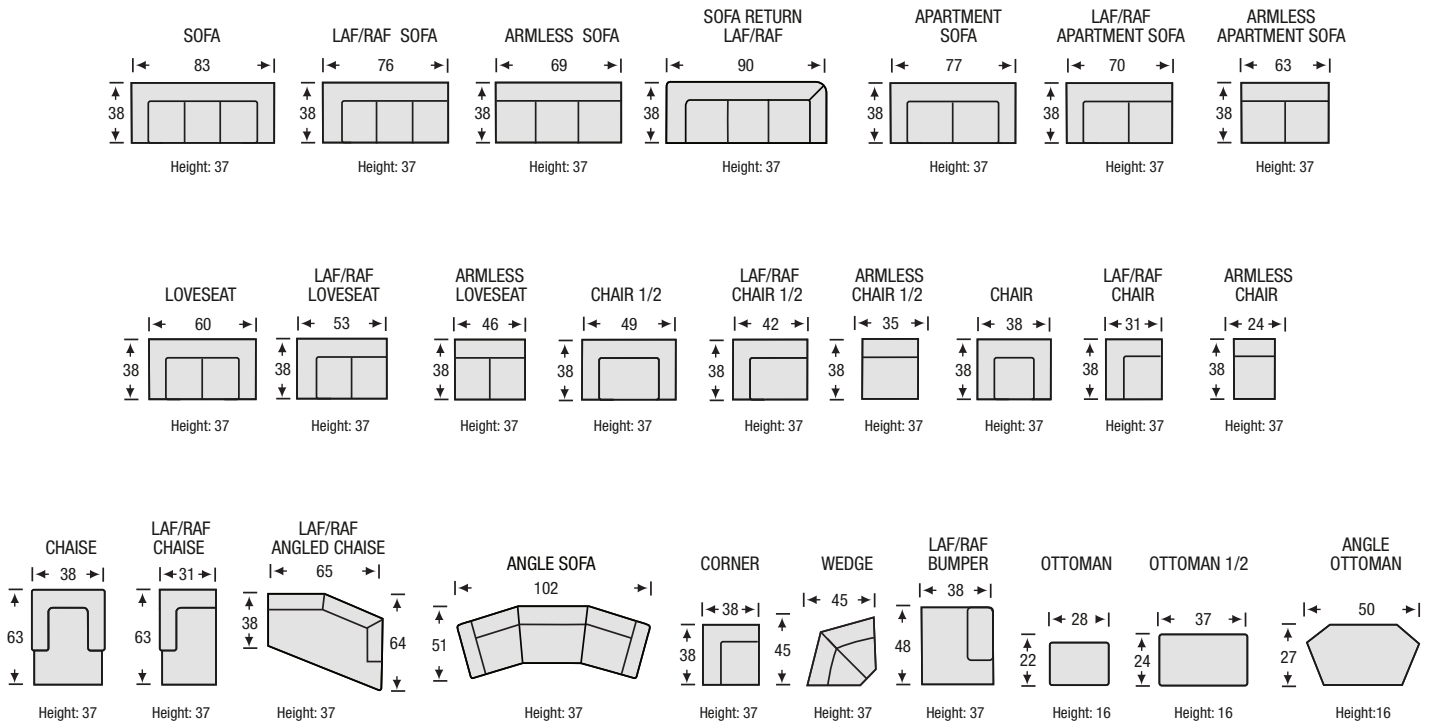

## S-200 Configurations

All measurements are approximate, sizes may vary

The Campio Group Fine Leather Furniture  
 5770 Highway #7, Unit 1  
 Woodbridge, On L4L 1T8  
 Tel: 905.850.6636 • Fax: 905.850.6640