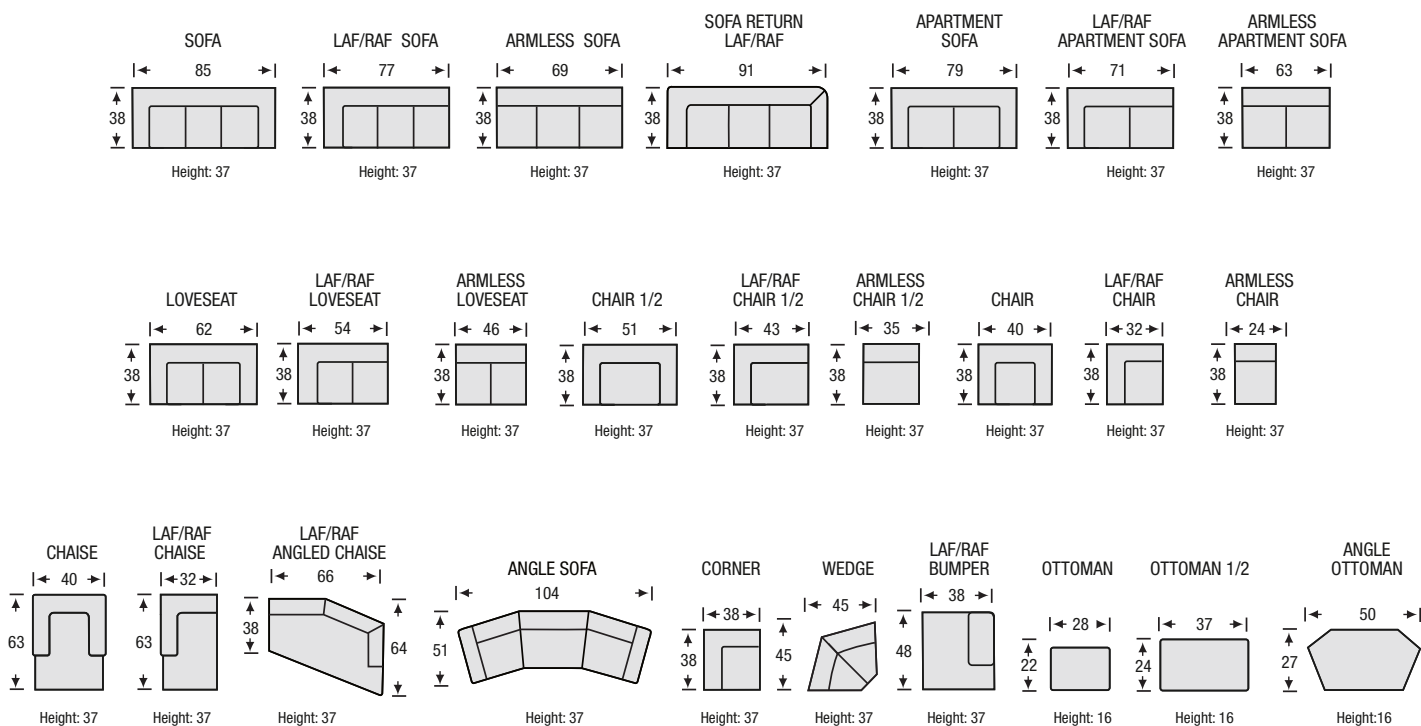

S-700 Configurations

All measurements are approximate, sizes may vary

The Campio Group Fine Leather Furniture
 5770 Highway #7, Unit 1
 Woodbridge, On L4L 1T8
 Tel: 905.850.6636 • Fax: 905.850.6640

campio-group.com/mysofa