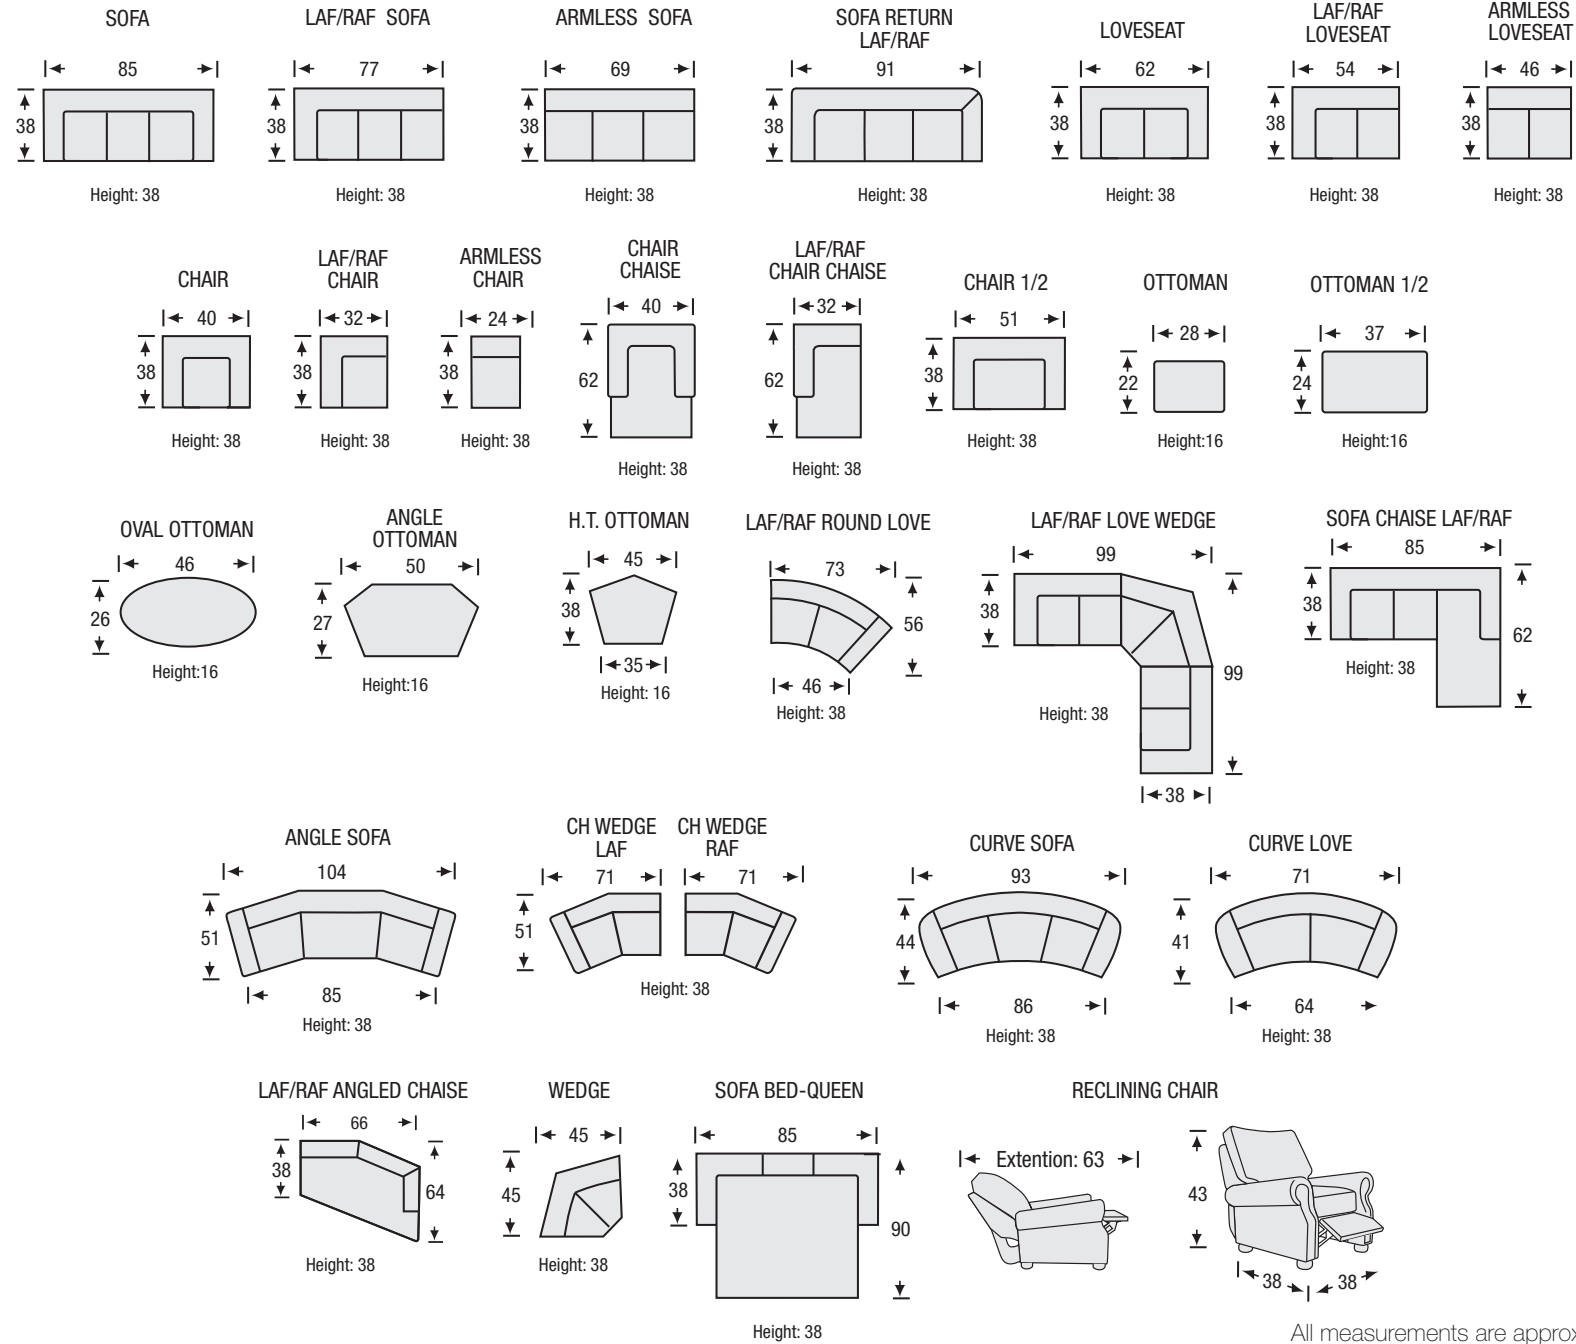

## Sofa Collection

The Benson Sofa features:

- 8 Way Hand Tied Spring System
- Pocket Coil Seating with Feather Blend Topper
- Fibre Filled Back Cushions
- Loose Seat and Loose Back

**LEGACY**  
LEATHER

---

## Sofa Collection

Seat Depth	21
Seat Height	20
Arm Height	27

All measurements are approximate. Sizes may vary.

The Campio Group Fine Leather Furniture, 5770 Highway #7, Unit 1, Woodbridge, On L4L 1T8, Tel: 905.850.6636 • Fax: 905.850.6640