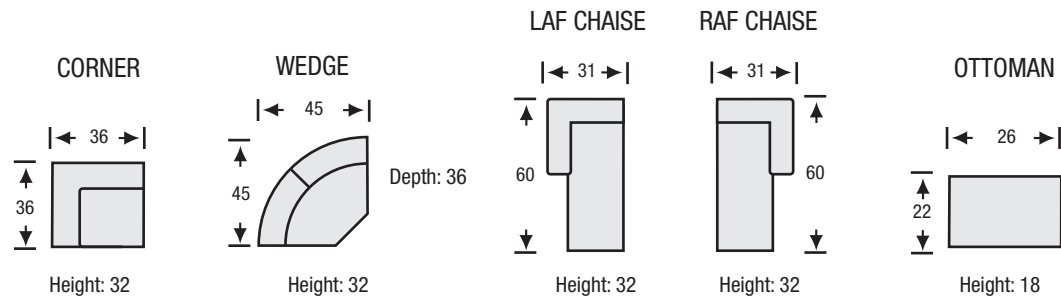

CRIS

COLLECTION

D
divani

The Cris Collection features:

- No Sag Construction
 - Foam Seat Cushions
 - Fibre Filled Back Cushions
 - Zippered Back
-

CRIS COLLECTION

Seat Depth 21"
 Seat Height 18"
 Arm Height 25"