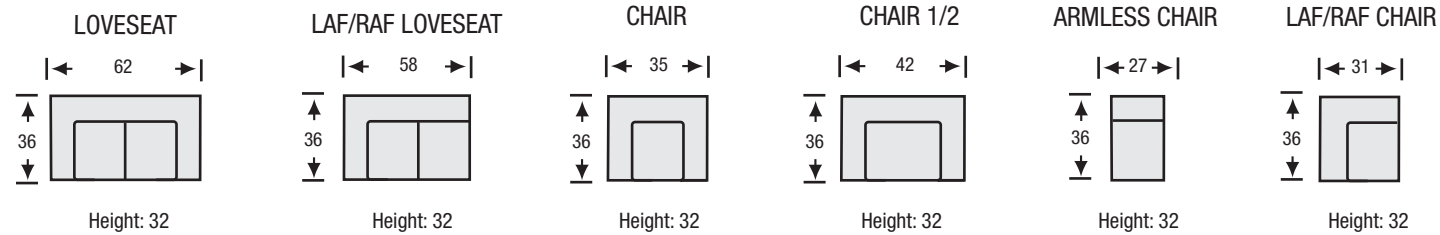

CRIS

COLLECTION

D
divani

The Cris Collection features:

- No Sag Construction
 - Foam Seat Cushions
 - Fibre Filled Back Cushions
 - Zippered Back
-

CRIS COLLECTION

Seat Depth 21"
 Seat Height 18"
 Arm Height 25"