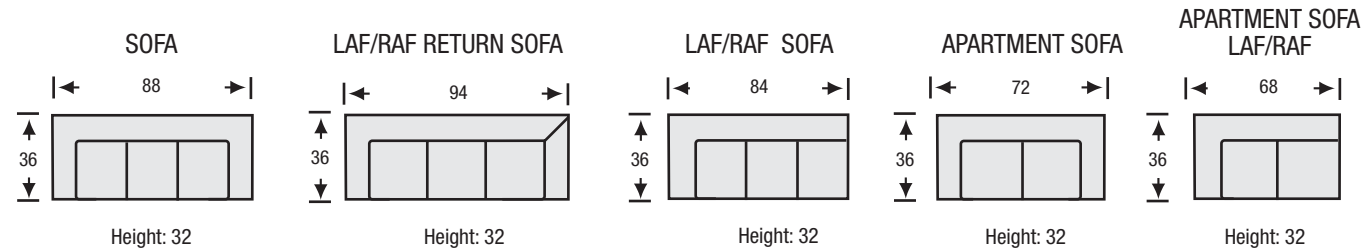

CRIS

COLLECTION

D
divani

The Cris Collection features:

- No Sag Construction
 - Foam Seat Cushions
 - Fibre Filled Back Cushions
 - Zippered Back
-

CRIS COLLECTION

Seat Depth 21"
 Seat Height 18"
 Arm Height 25"